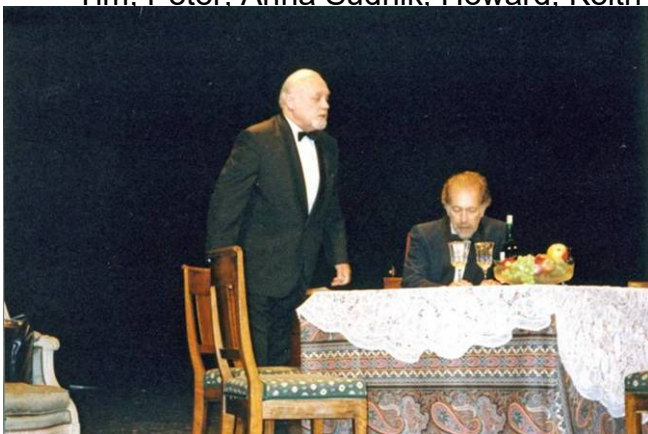

Tim, Peter, Anna Sudnik, Howard, Keith

Keith, Howard