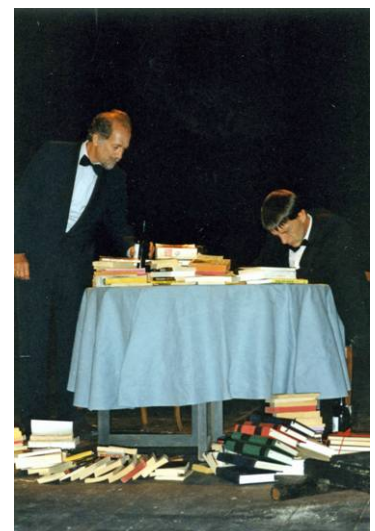

Howard, Keith, Tim, Peter

Howard, Tim