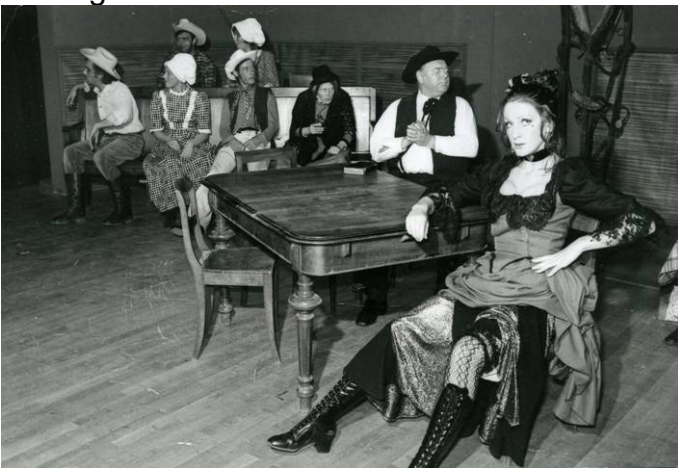

Gabriel Barta , ?,?,?, Nicholas Michael ,
Christabel Pulman ,John van Baren, Mary Ahern