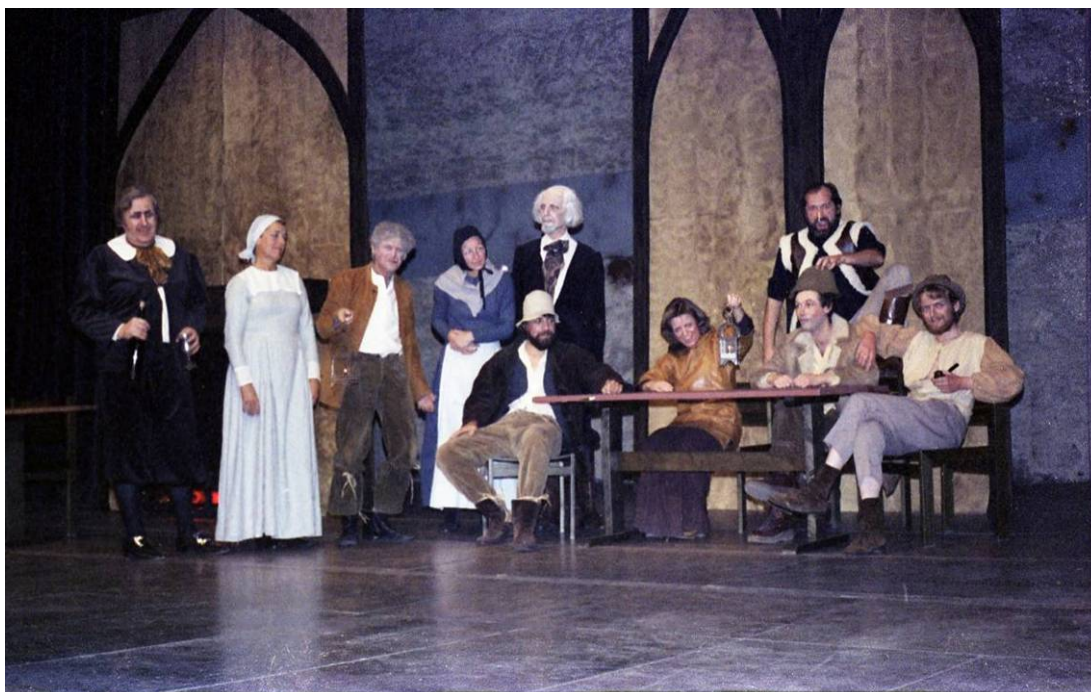

Bingo

November 1978

Cast:

Shakespeare - Tim Hancox
Old Man - Chris Bulloch
Son - George Herlin
William Combe - Peter Tallon
Ben Jonson - Jim Flux
Jerome - Tim Streater
Wally - Nicholas Michael
Old Woman - Jean Samson
Judith - Vanessa Muller
Young Woman - Madge Thomson
Joan - Jenni Darmody
Voice of Shakespeare's Wife - Madge Thomson

Technical and Production Staff:

Director – Peter Tallon
Assistant Director - Jean Navassardian
Stage Manager - David Bargman
Assistant Stage Manager - Geoff Arnold
Stage Staff - Bob Matthews, Janet Arnold
Set Construction - David Bargman, Tim Streater, Geoff Arnold, Jennie Aron, Ian Beveridge, Tom Cerboni, Elaine Cuzak, Margaret Hancox, Sue Langton, Tigran Navassardian, Bep Oliver, Barbara Piguet, Barbara Rogers, Jill Saltmarsh, Daphne Williams
Sound - Gordon Thrussell
Lighting - Antoine Boissier, Jeff Crudgington
Costumes - Jenny Crudgington
Properties - Catherine Schaichet
Prompter - Muriel Rubin
Make-Up - Bernadette Rivett, Linda Langdell
Publicity - Jim Flux, Jennie Aron, Ralph Dudrow
Poster - Paddy Andrews
House Manager - David Stieber
Ticket Sales Control - Eveline Watts