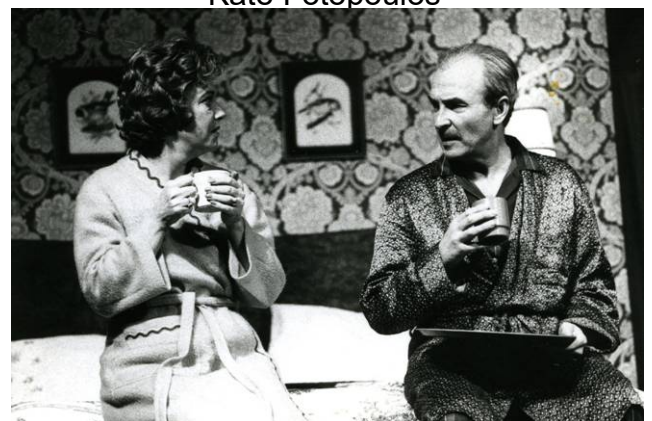

Kate Fotopoulos

Richard Incedon, Frances Favre