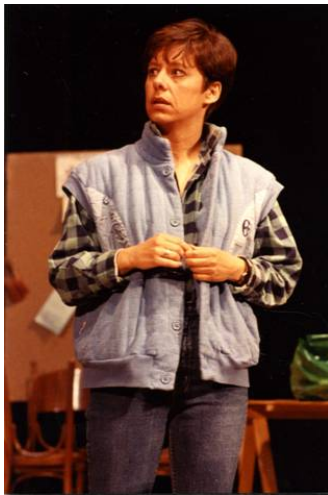

Bazaar and Rummage May 1988

Cast:

Gwenda - Sue Humphries
Fliss - Pat Butler
Katrina - Anne Everett
Bell-Bell - Leslie Sherwood
Margaret - Kate Harmer
WPC - Jane Easton

Technical and Production Staff:

Director - Doris Biles
Stage Crew - John Biles, Martin Inwood, Dave
Humphries, Barry Gilbert-Miguët, Tim Hancox,
Jean Navassardian

Anne Everett, Pat Butler, Lesley Sherwood, Kate Harmer

Kate Harmer, Anne Everett

Pat Butler, Sue Humphries

Lesley Sherwood, Kate Harmer, Pat Butler

Pat Butler

Anne Everett, Lesley Sherwood

Sue Humphries, Pat Butler