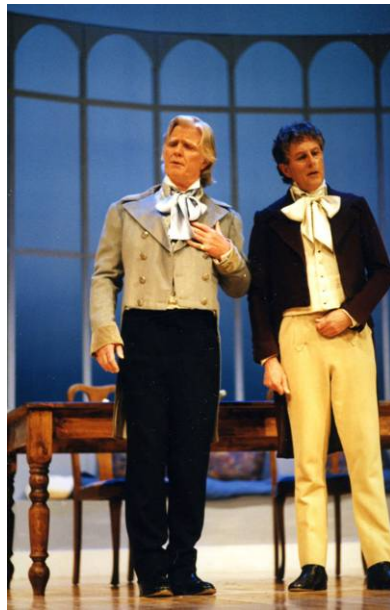

David Farrar, Charles Gilson