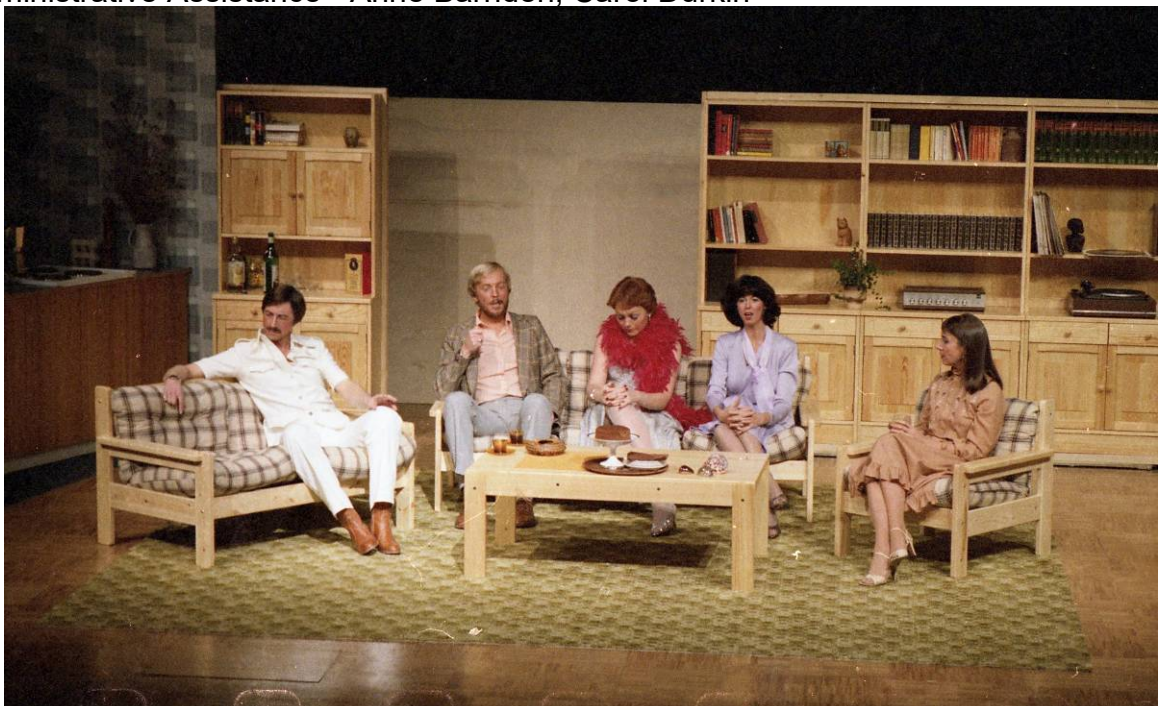

Director – Trevor Findlay
Stage Manager - Nicky Harrison
Production Assistant - Susan Baird
Asst - Stage Manager/Prompt – Judy Taylor
Set Design - Rosalie Lees, Brian Savegar
Set Construction - Jim Flux
Set Decoration - Tim Goodyear, Francois Langlais,
Alice Carl, Mary Ahern, Susan Lloyd, Richard
Walsh, Helen Pike, Marissa Gonzalez , Kate
Macdonald, Dympna Donnelly, Tim Streater
Props - Pat Butler
Furniture - Alicia Collins
Lighting - Simon Baird, Chris Coggins, Charles
Granieri, David Bernstein
Sound - Annemaree O'Keefe, Brian Jackson
Costumes - Dorothy Jodineau
Make-Up - Jenny Crudgington, Jenny Darmody
Front of House - Adrian Van Perms
Publicity - Susan Baird
Ticket Sales Control - Prudence Rochow
Poster Design - Paddy Andrews
Administrative Assistance - Anne Barnden, Carol Durkin